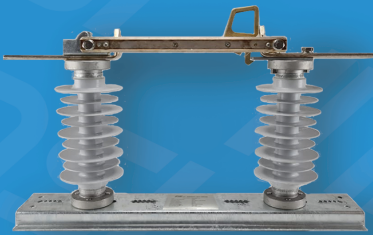

BUSHING CONNECTION PROTECTION COVER

- *Covering and insulating bushing in transformer.
- *Cover to prevent animal-caused blackouts.
- *Molded from silicone rubber processed by high temperature vulcanizing.
- *Resistant to extreme weather.